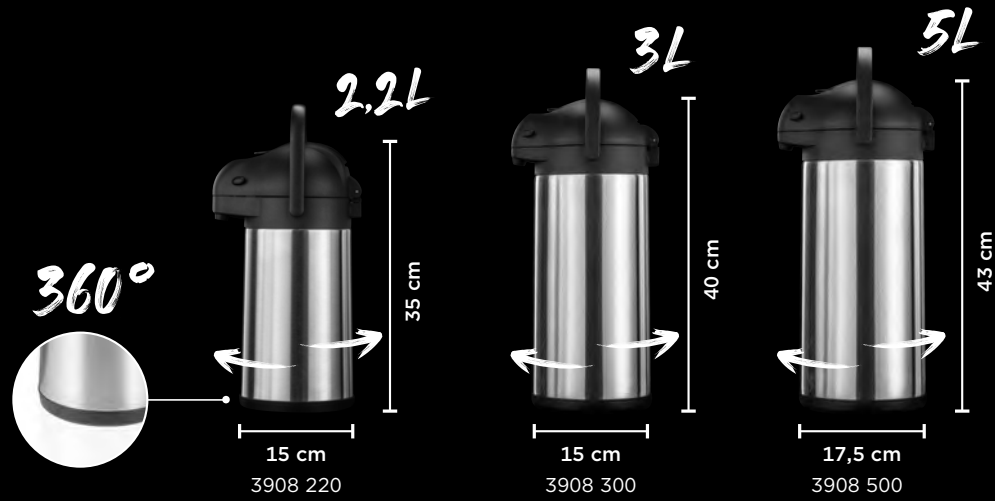

- Upgrade: Boden mit integriertem Ring für eine 360°-Drehung der Kanne und einfache, bedarfsgerechte Dosierung mit Einhand-Pump-Funktion durch Druckhebel.
- Verwendbar mit Tropfschalen und Servicestation für eine ordentliche und stabile Präsentation
- Halten Getränke 8 Stunden warm oder 16 Stunden kalt durch doppelwandiges Edelstahl-Vakuum-Gehäuse.
- Einfache Reinigung durch komplett abnehmbaren Pumpkopf.

- Upgrade: Base with integrated ring for 360° rotation of the pot and simple, needs-based dosing thanks to one-hand pump function with push lever
- Can be used with drip trays and service station for a tidier and more stable presentation.
- Double-walled stainless steel vacuum body keeps drinks hot for 8 hours and cold for 16 hours
- Easy cleaning through completely removable pump head.

- Mise à niveau : fond avec anneau intégré pour une rotation de la verseuse à 360° et un dosage simple et adapté aux besoins avec fonction de pompage d'une seule main par levier de pression.
- Utilisable avec des bacs d'égouttage et une station de service pour une présentation ordonnée et stable
- Garde les boissons chaudes pendant 8 heures ou froides pendant 16 heures grâce au boîtier à double paroi sous vide en acier inoxydable.
- Nettoyage facile grâce à la tête de pompe entièrement amovible.

Service station with 5 storage compartments for cups, spoons, stirrers, milk and sugar.

Station de service avec 5 compartiments de rangement pour gobelets, cuillères, agitateurs, lait et sucre.

Drip tray for airpots with a Ø of 15.5 to 17.5 cm.

Egouttoirs Pour les bidons isothermes de 15,5 à 17,5 cm de Ø.