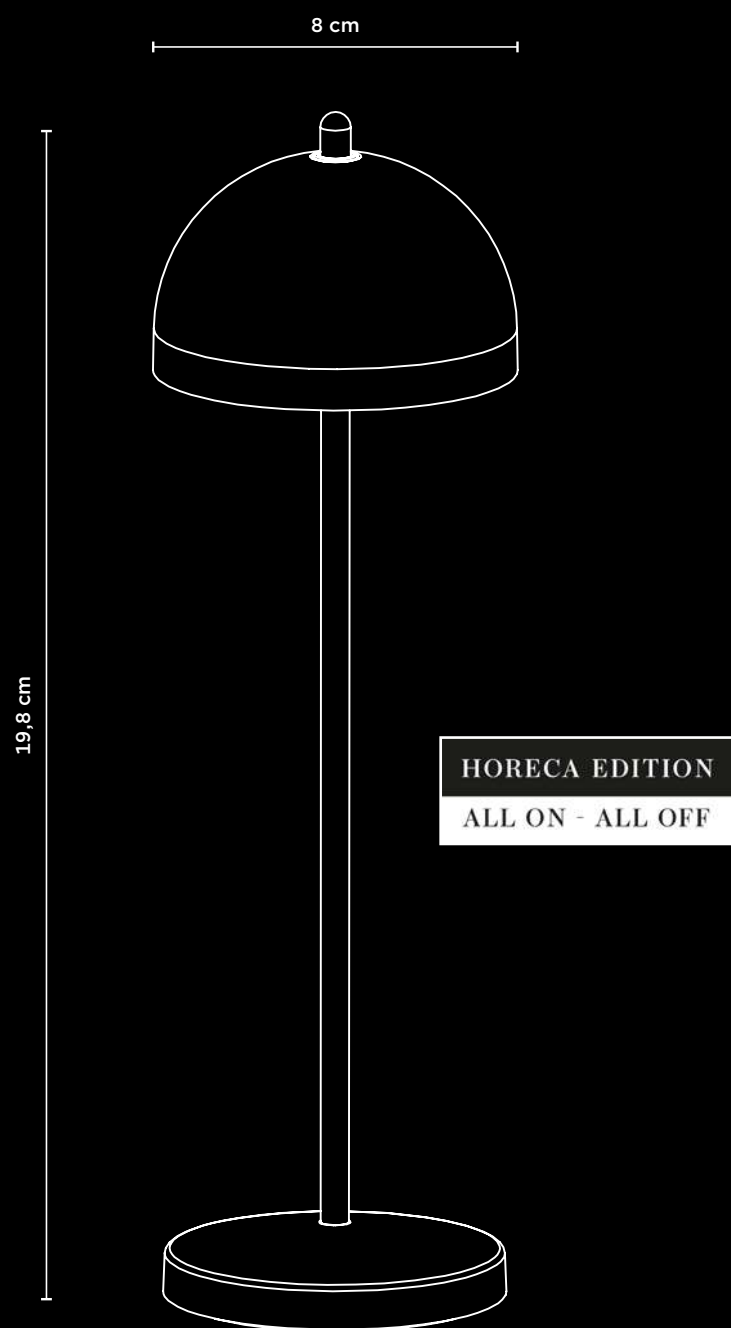

YUYU

HOME & LIVING

Die CCT-Funktion erlaubt eine Anpassung der Farbtemperatur und sorgt so für variable Lichtstimmungen von warmweiß bis kaltweiß.

The CCT function allows the colour temperature to be adjusted, creating variable lighting moods from warm white to cool white.

La fonction CCT permet d'adapter la température de couleur et assure ainsi des ambiances lumineuses variables, du blanc chaud au blanc froid.

Die stufenlose Dimmbarkeit ermöglicht eine einfache Regelung der Helligkeit in drei Stufen.

The infinitely variable dimming function enables simple brightness control in three stages.

La variation d'intensité en continu permet de régler facilement la luminosité sur trois niveaux.

Die separat erhältliche Fernbedienung ermöglicht die bequeme Steuerung mehrerer Leuchten gleichzeitig sowie die Anpassung der Einstellungen aus der Distanz.

The separately available remote control enables convenient control of several lights simultaneously and adjustment of settings from a distance.

La télécommande, disponible séparément, permet de commander aisément plusieurs luminaires en même temps et d'adapter les réglages à distance.

Der IP54-Standard garantiert Schutz vor Staub und Spritzwasser und macht die Leuchten für den Außeneinsatz geeignet.

The IP54 standard guarantees protection against dust and splash water and makes the lights suitable for outdoor use.

La norme IP54 garantit une protection contre la poussière et les projections d'eau et rend les luminaires adaptés à une utilisation en extérieur.

Dank großem Akku und energieeffizientem Verbrauch beträgt die Leuchtdauer auf der hellsten Einstellung ca. 9 Stunden.

Thanks to the large rechargeable battery and energy-efficient consumption, the lighting time on the brightest setting is approx. 9 hours.

Grâce à une grande batterie et à une consommation efficace en énergie, la durée d'éclairage sur le réglage le plus lumineux est d'au moins 9 heures.

Die Tischleuchte benötigt etwa 6 Stunden, um den Akku vollständig aufzuladen.

The table lamp requires around 6 hours to fully charge the battery.

La lampe de table a besoin d'environ 6 heures pour recharger complètement la batterie.

USB-Anschluss für einfaches Aufladen und universelle Kompatibilität.

USB port for easy charging and universal compatibility.

Connexion USB pour une recharge facile et une compatibilité universelle.

**SCAN & WATCH OUR
PRODUCT VIDEO**