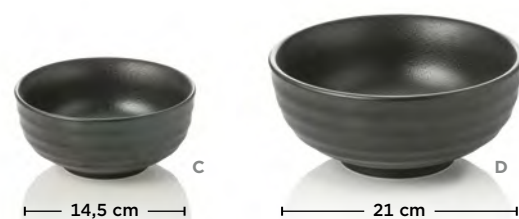

ASIA BOWL SET
ASIA BOWL SET
ASIA BOWL SET

	🛒	Øcm	cm	cm	📦	📦	€	€
C	45000 3014	14,5	6,5	0,4	3	8,60	25,80	
D	45000 3021	21	9	1,3	2	16,50	33,00