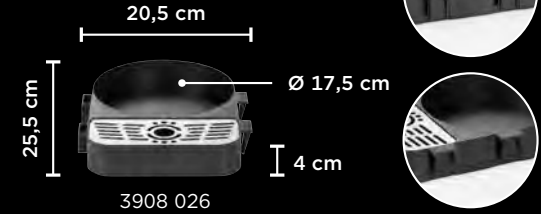

Tropfschalen für Isolierkannen mit einem Ø von 15,5 bis 17,5 cm.

Servicestation ist durch seitliches Stecksystem mit Tropfschalen in Reihe aufstellbar.